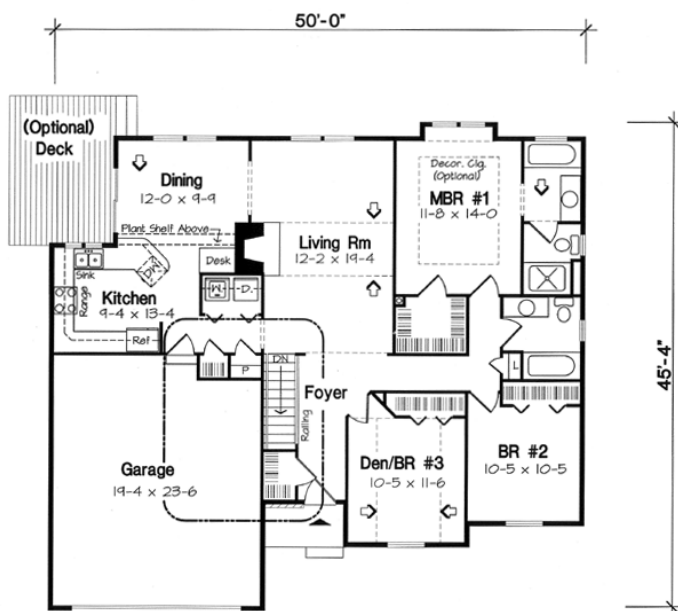

Oxford

- 135.27 m²
- 3 bedrooms
- 2 baths

Slab/Crawl Space Option

- Living Room with Fireplace
- Master Bedroom Suite

Specifications

Living Area:	135.27 m ²
House width:	15.24 m
House depth:	13.87 m
Number of stories:	1
Primary roof pitch:	6:12
Roof framing:	Truss
Porch:	2.97 m ²
Deck:	13.00 m ²
Garage:	42.36 m ²
Main ceiling height:	2.44 m