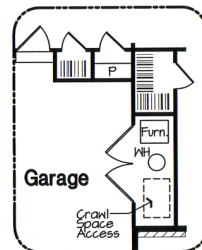

Oxford

- 135.27 m²
- 3 bedrooms
- 2 baths

Slab/Crawl Space Option

- Living Room with Fireplace
- Master Bedroom Suite

Specifications

Living Area:	135.27 m ²
House width:	15.24 m
House depth:	13.87 m
Number of stories:	1
Primary roof pitch:	6:12
Roof framing:	Truss
Porch:	2.97 m ²
Deck:	13.00 m ²
Garage:	42.36 m ²
Main ceiling height:	2.44 m