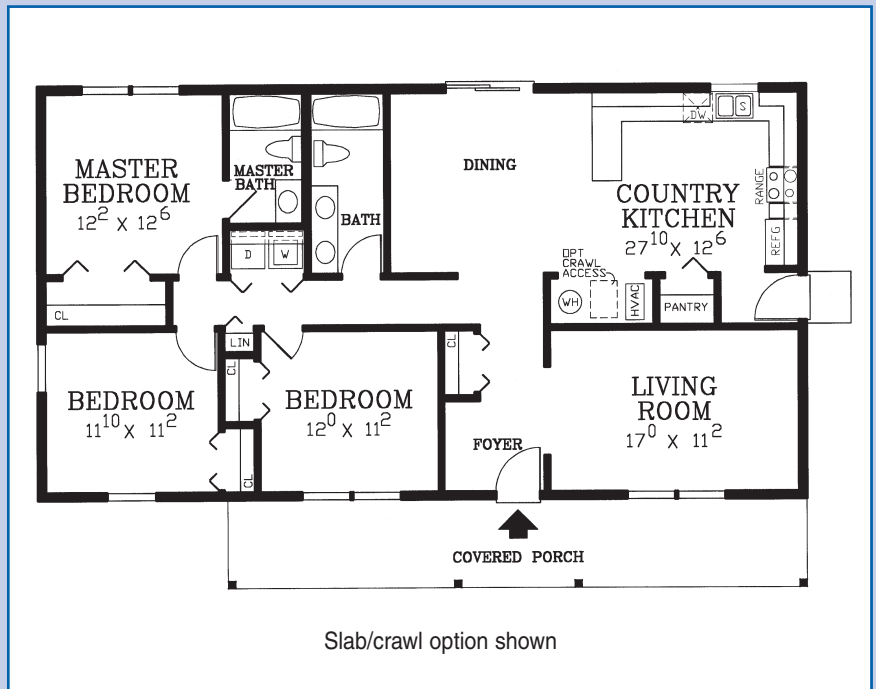

# Hickory II

VALUE PLAN

Photo or artist rendering may vary from actual plan.

**Total living area:  
1,456 sq. ft.**

## Delightful Ranch

- 3 Bedrooms
- 2 Baths
- Large Country Kitchen
- Standard Front Porch
- Large Dining Room

*The comfort and charm of this lovely ranch home is surprisingly affordable. Featuring an old fashioned front porch, this three-bedroom home includes two full-baths. A large dining area and a pantry adjoin a large work area to form an old fashioned country kitchen.*

**Width: 52'**

**Depth: 28'**

**Depth: 34'** (with porch)

Wall Options: • 2" x 4" • 2" x 6"

Foundation Options: • Slab • Crawl Space • Full Basement