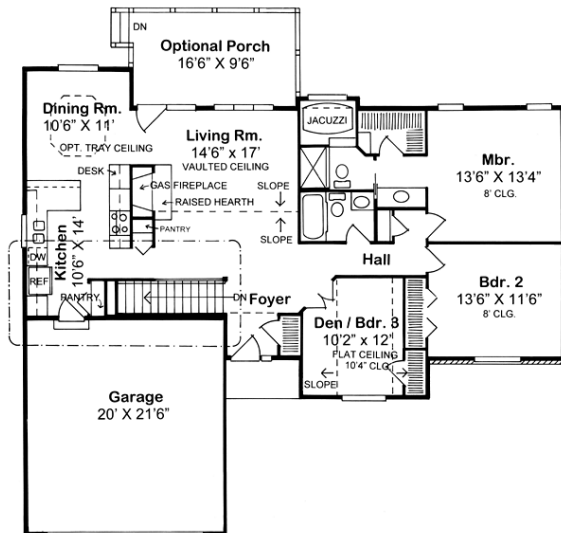

Savannah

- 138.61 m²
- 3 bedrooms
- 2 baths

• Large Living Room with Fireplace

Specifications

Living Area:	138.61 m ²
House width:	17.07 m
House depth:	14.63 m
Number of stories:	1
Primary roof pitch:	8:12
Roof framing:	Truss
Porch:	2.79 m ²
Deck:	15.98 m ²
Garage:	42.92 m ²
Main ceiling height:	2.44 m